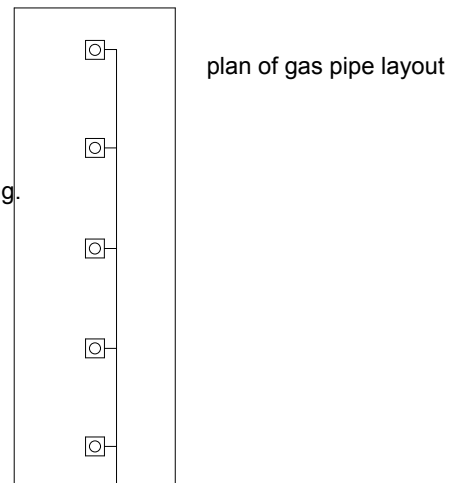

EBModels Billinton 6 wheel Tricompo Instruction diagrams

Numbers refer to parts as in text Copyright EBM 2005

This diagram is NOT to scale!

Gas switch mounts this end, and pipe runs over edge and down carriage end