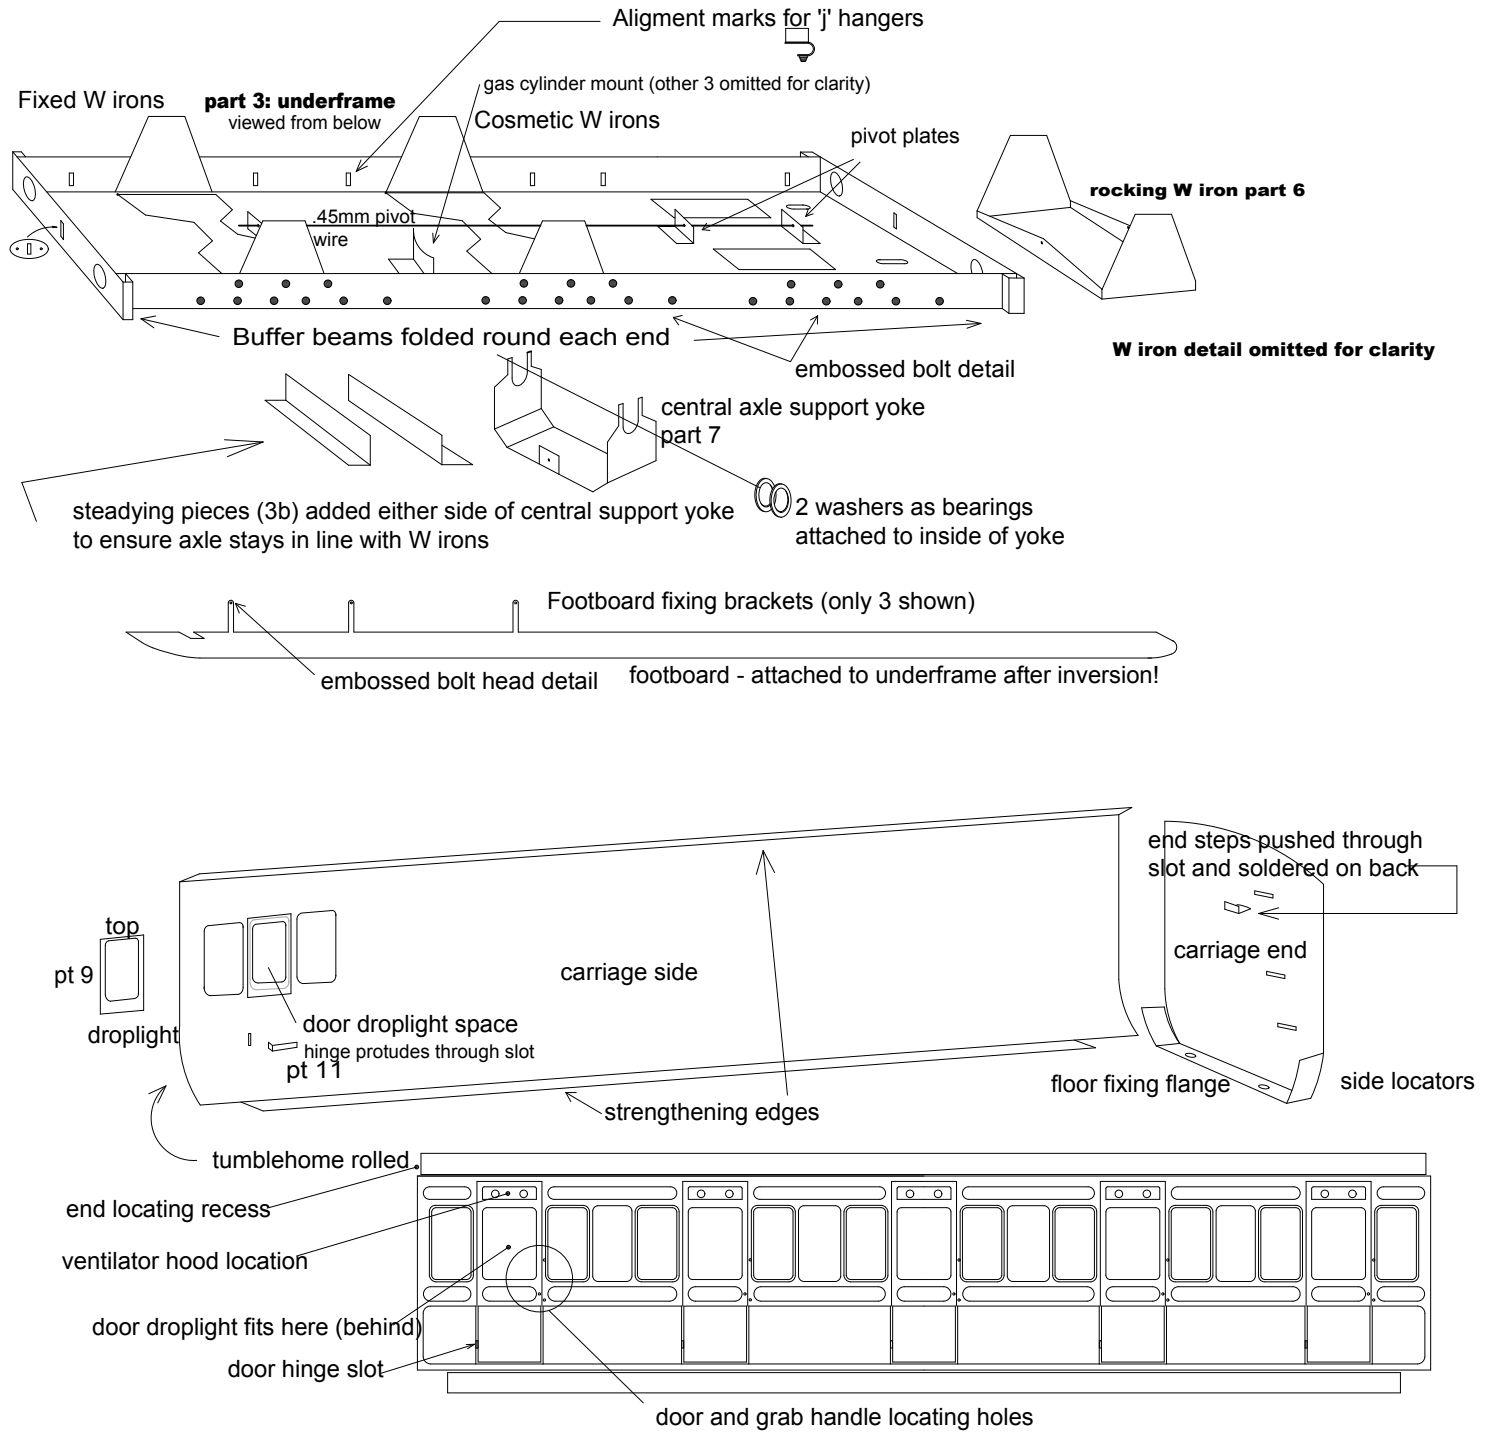

EBModels Billinton 6 wheel Tricompo Instruction diagrams

Numbers refer to parts as in text Copyright EBM 2005

This diagram is NOT to scale!

Gas switch mounts this end, and pipe runs over edge and down carriage end