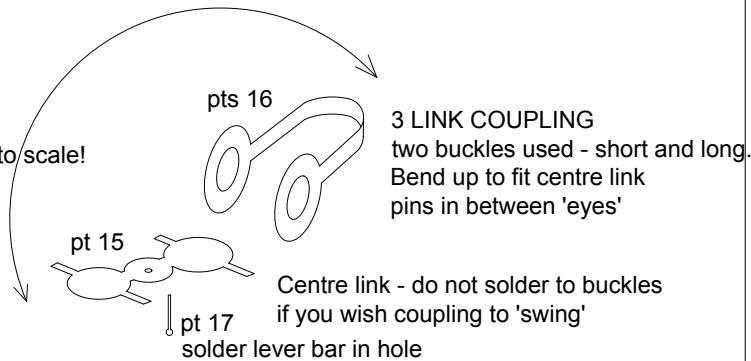

EBModels Billinton 6 wheel Tricompo Instruction diagrams

Numbers refer to parts as in text Copyright EBM 2005

This diagram is NOT to scale!

Gas switch mounts this end, and pipe runs over edge and down carriage end